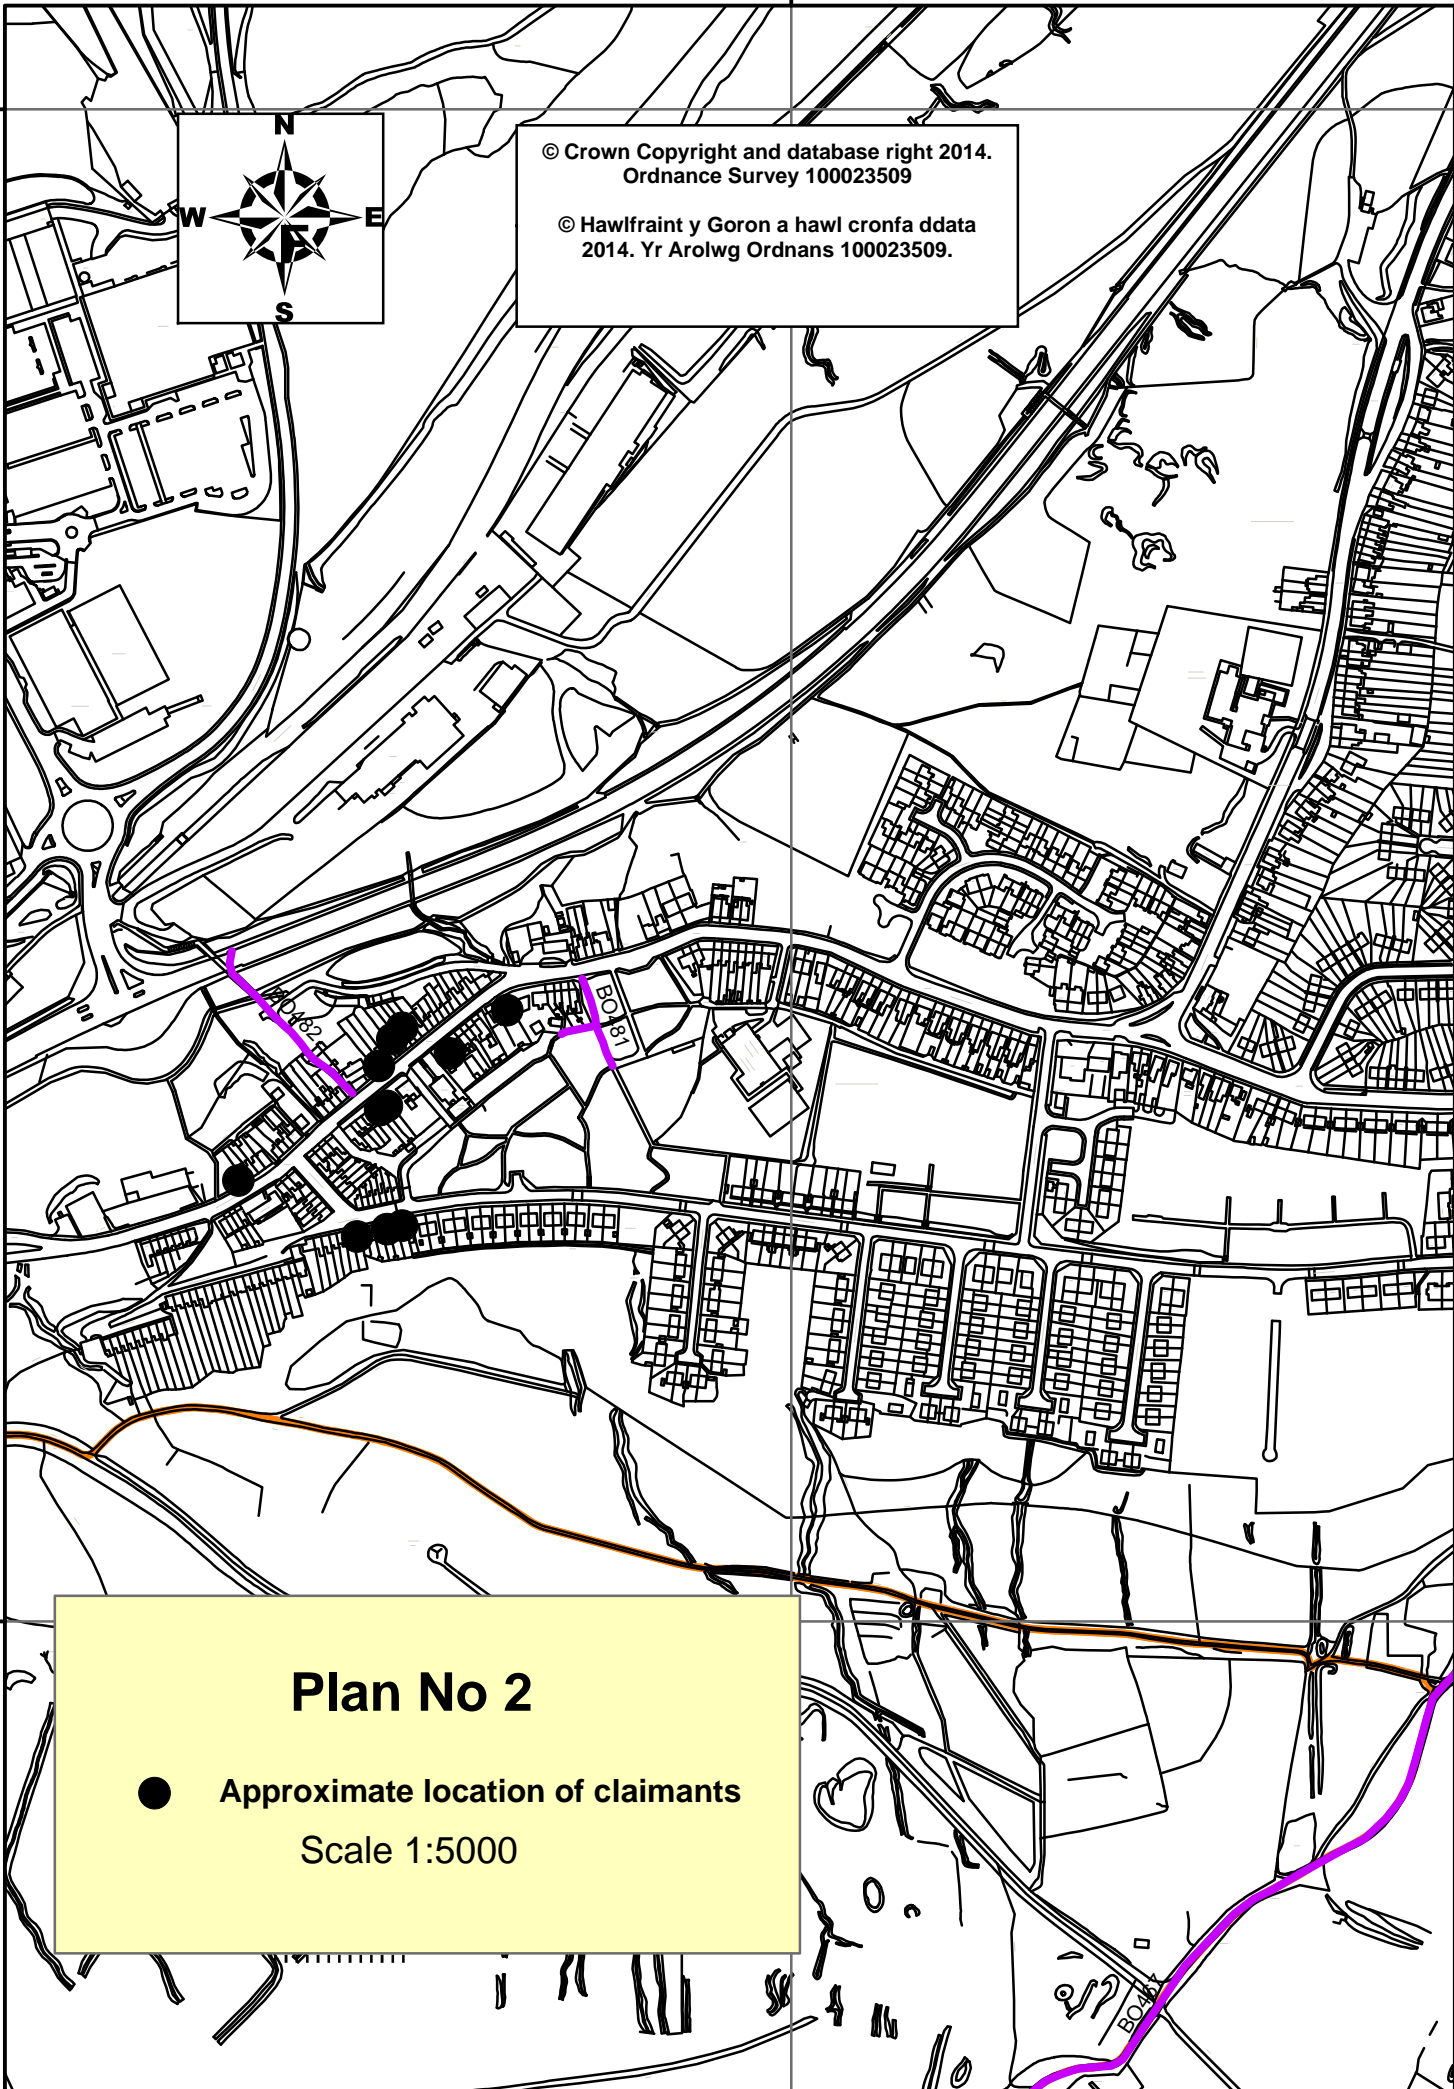

© Crown Copyright and database right 2014.
Ordnance Survey 100023509
© Hawlfraint y Goron a hawl cronfa ddata
2014. Yr Arolwg Ordnans 100023509.

Plan No 2

● Approximate location of claimants

Scale 1:5000